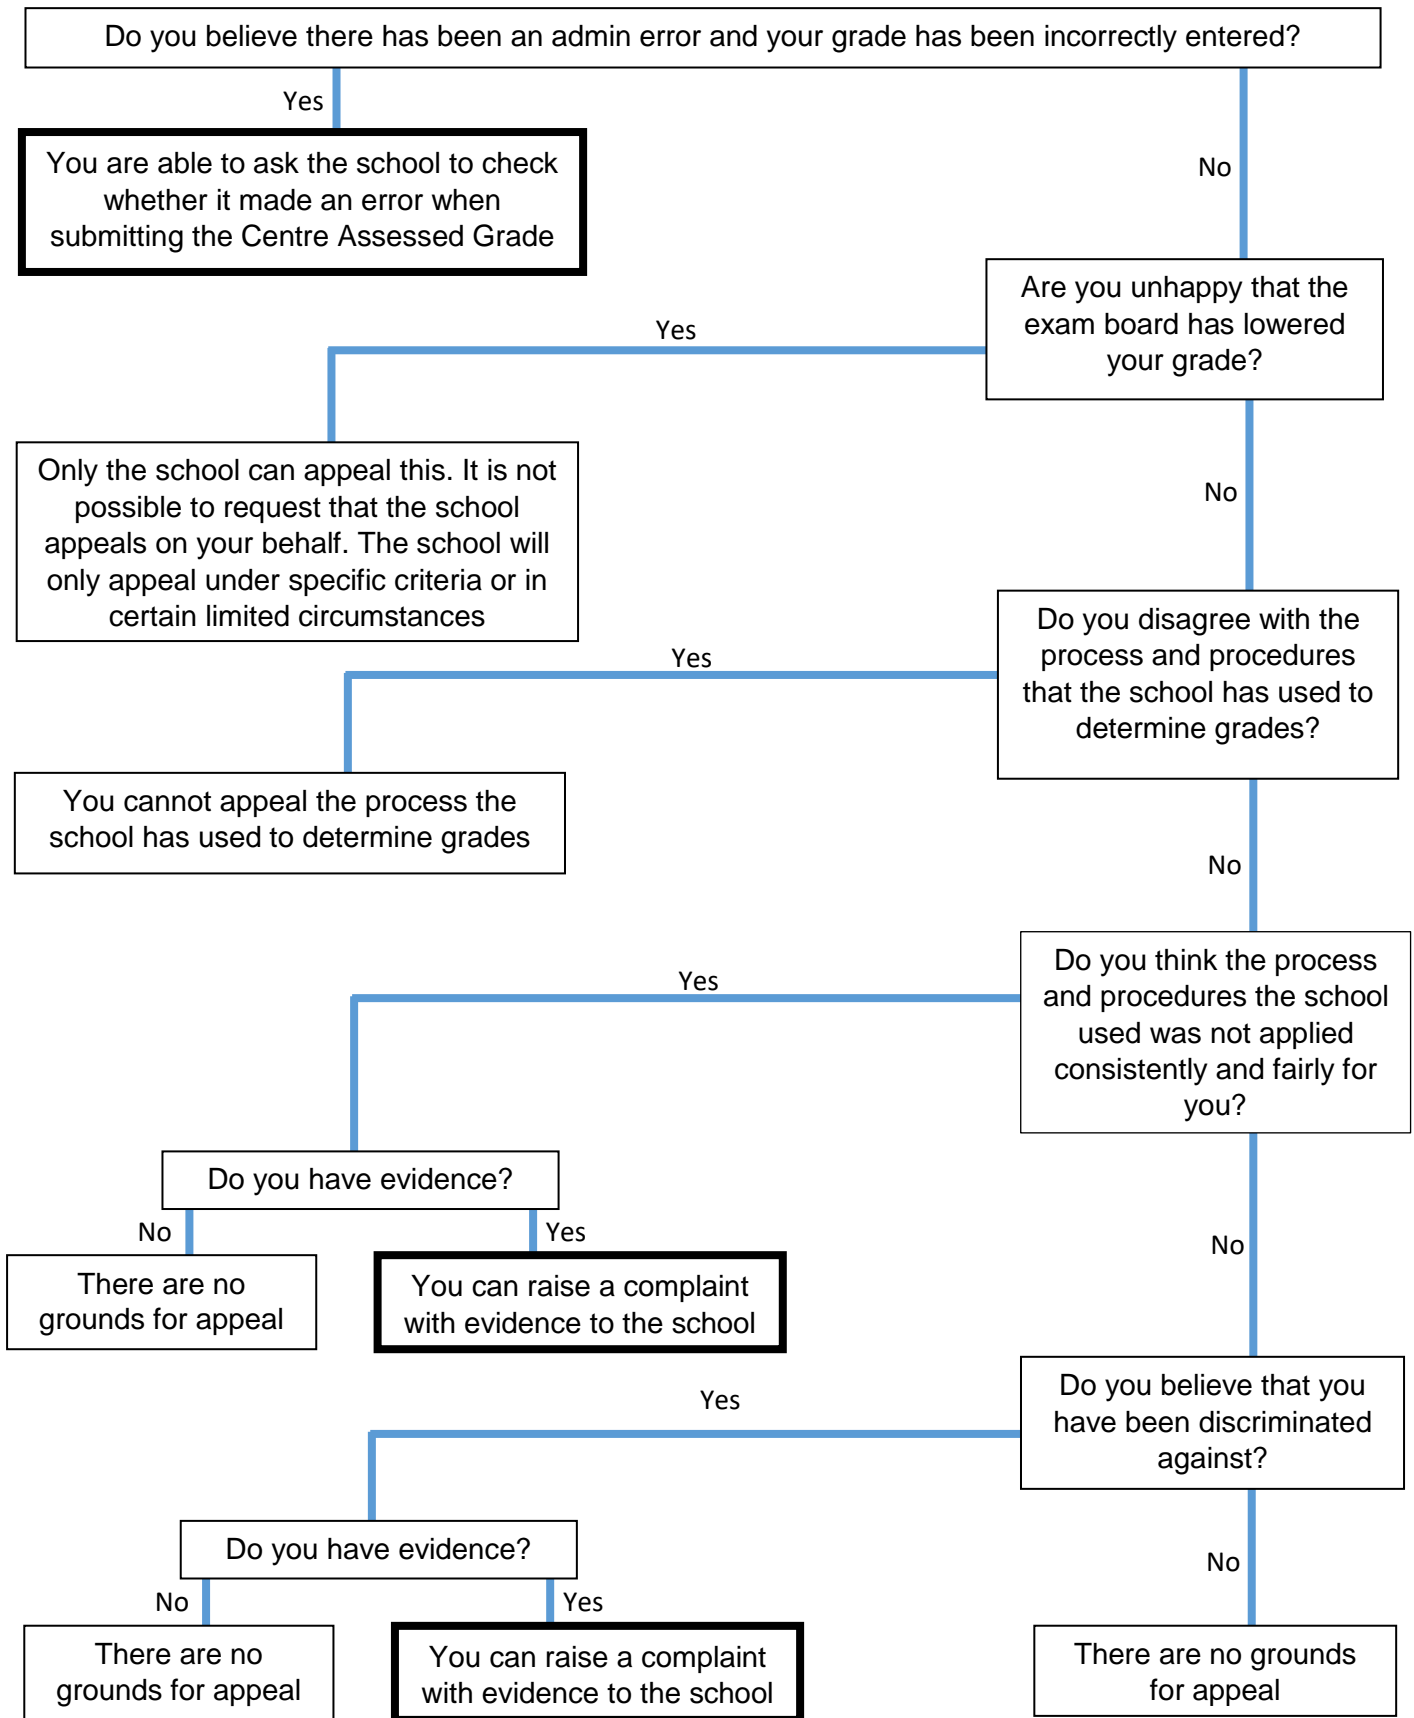

Appeals Process for Examination Grades – Summer 2020 season

My examination grade is lower than I expected, can I appeal?

Exam boards will only consider appeals submitted by centres, not by students directly. If an administrative error is identified or a complaint upheld, the school will contact the exam board.